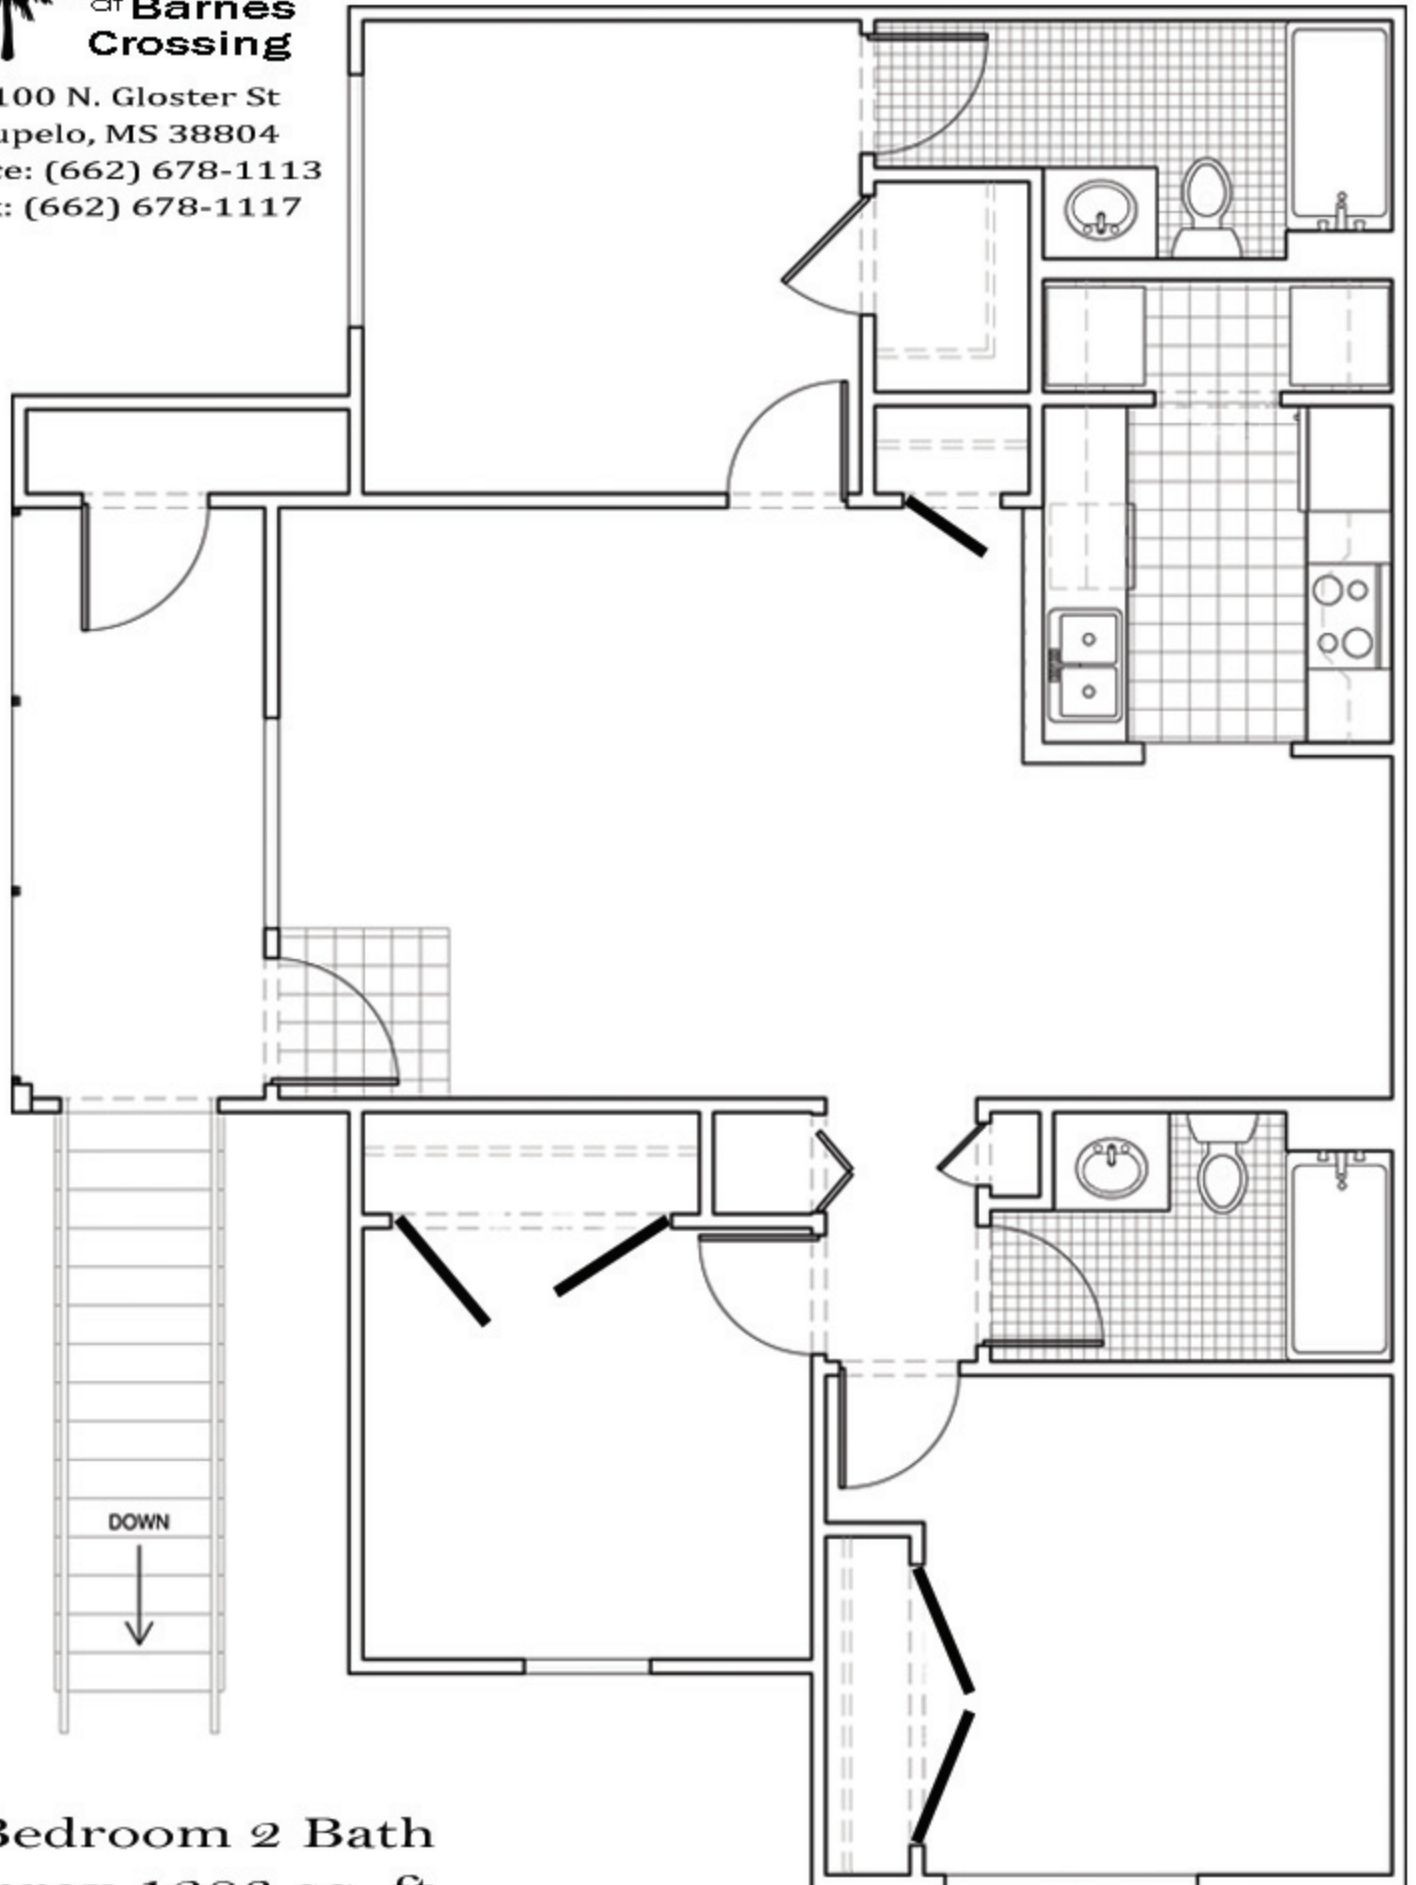

4100 N. Gloster St  
Tupelo, MS 38804  
Office: (662) 678-1113  
Fax: (662) 678-1117

3 Bedroom 2 Bath  
Approx. 1283 sq. ft.