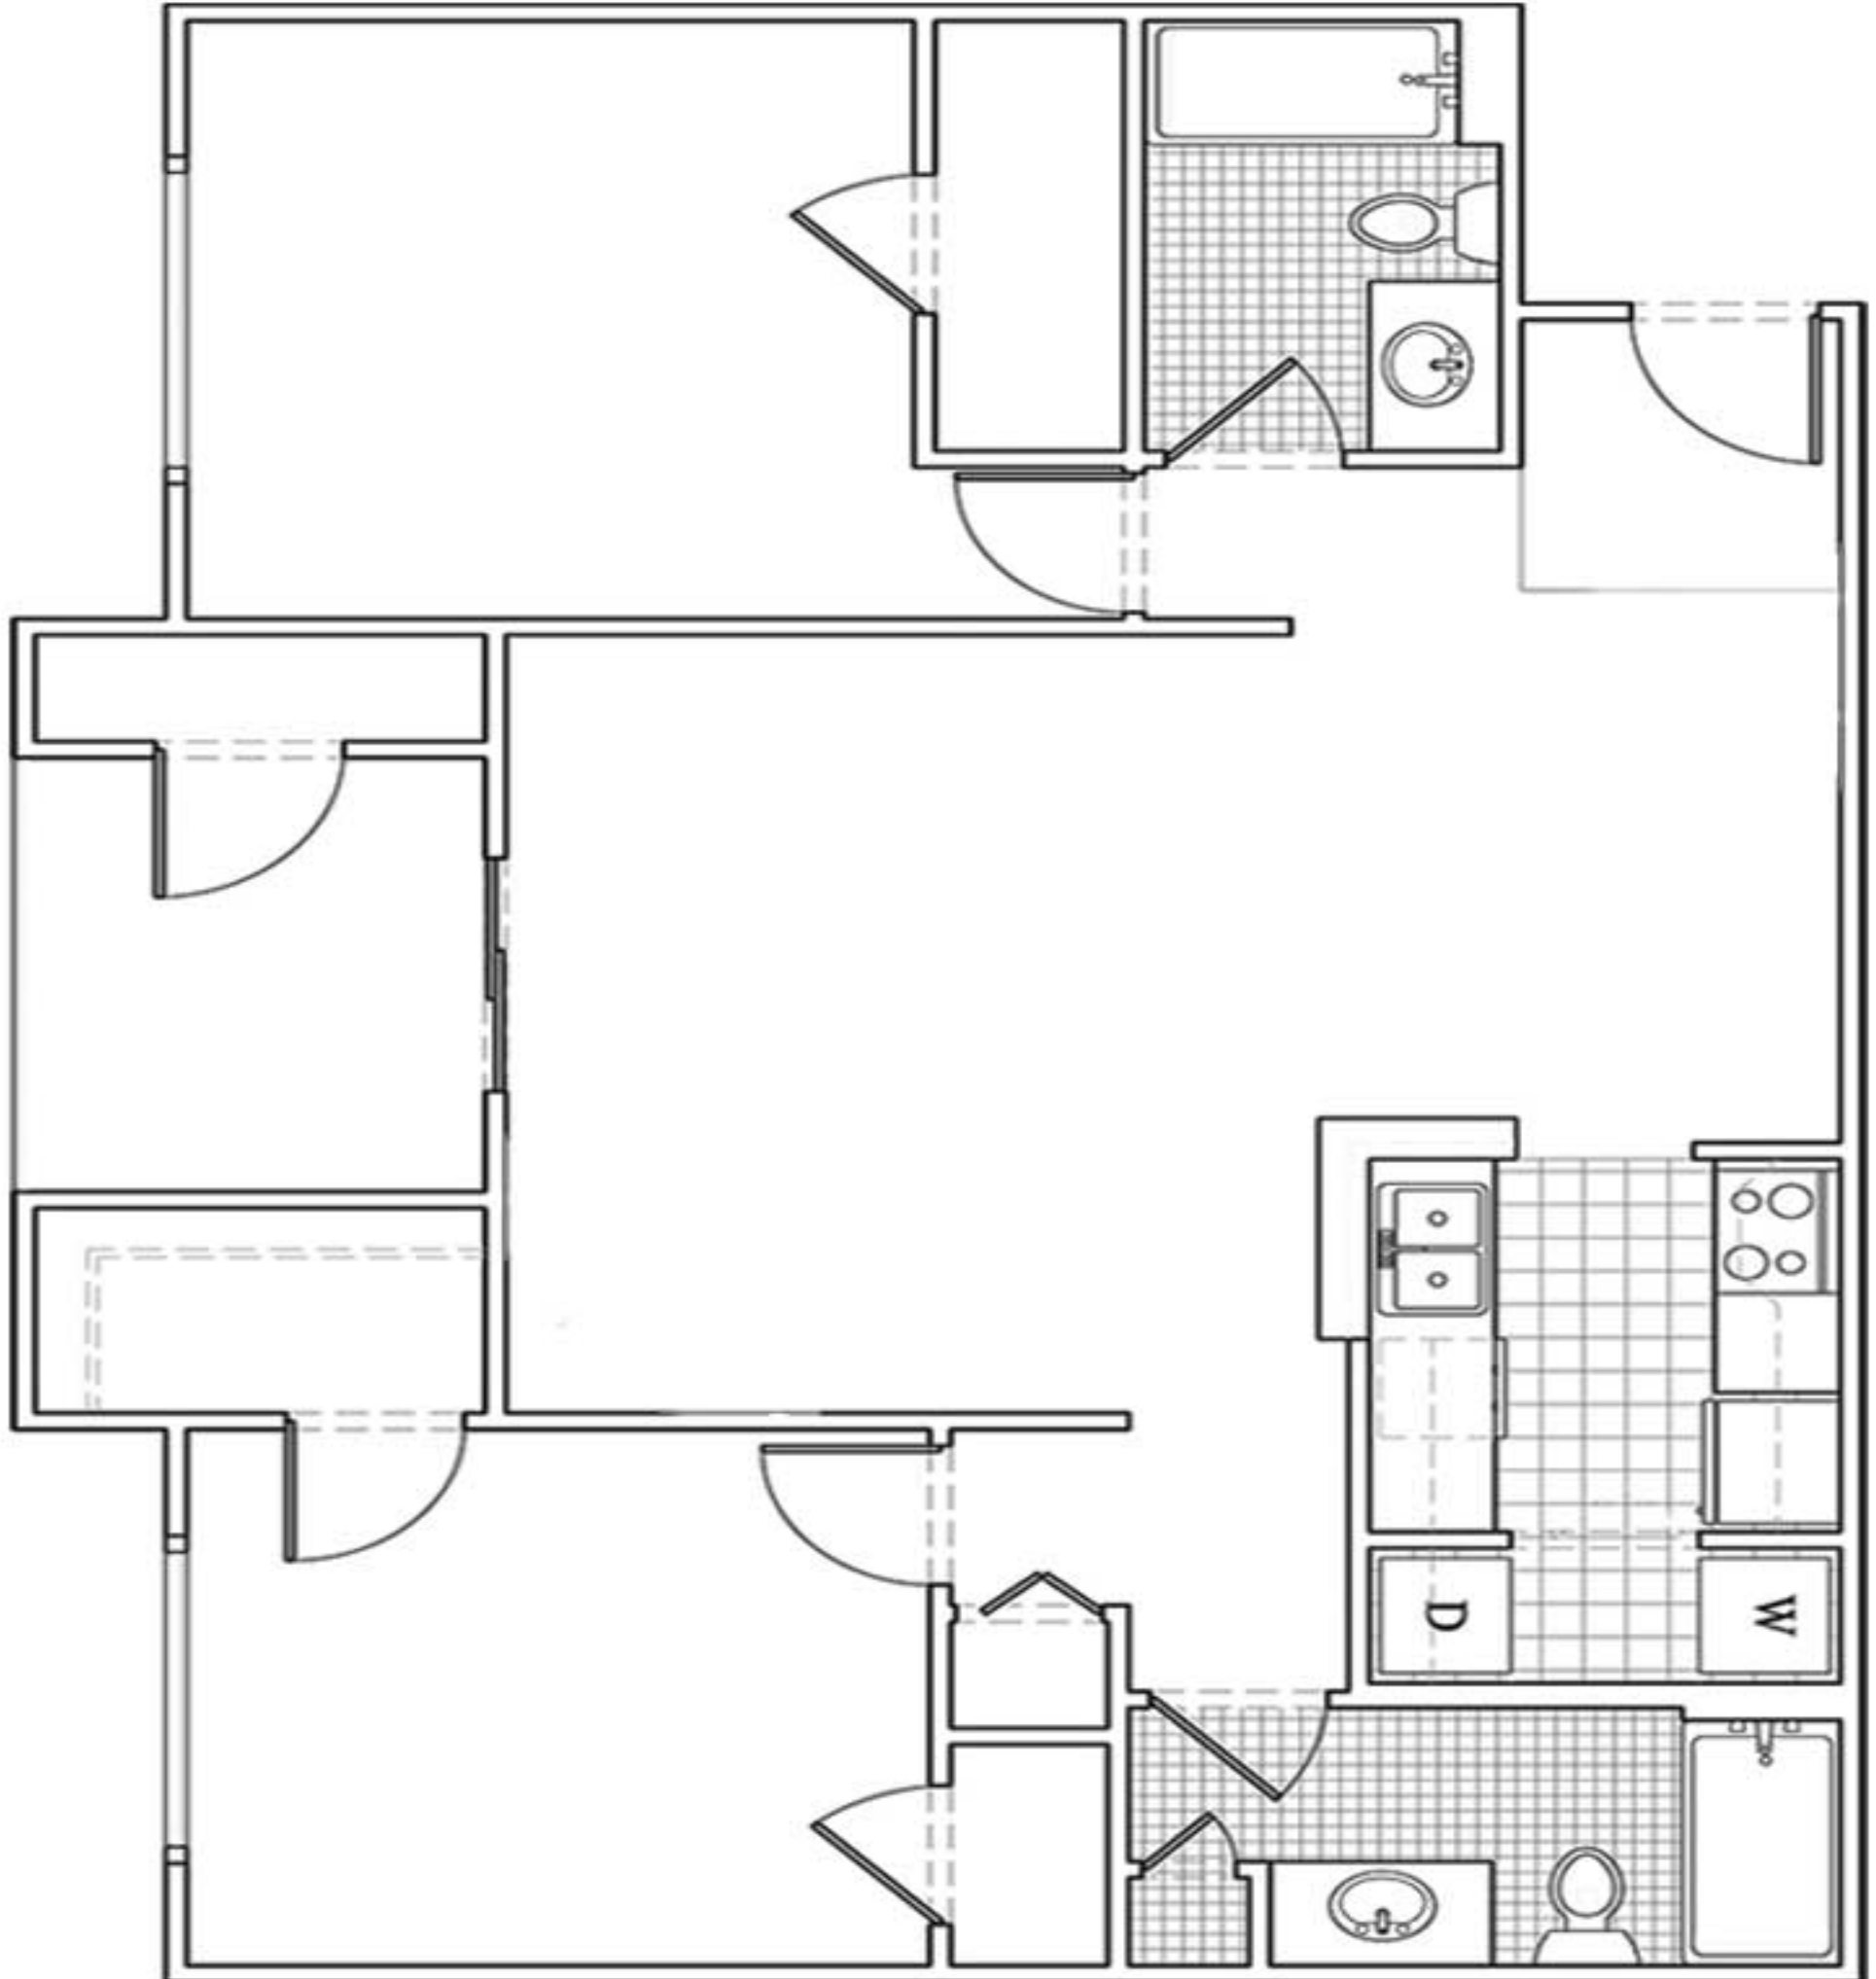

4100 N. Gloster St
Tupelo, MS 38804
Office: (662) 678-1113
Fax: (662) 678-1117

2 Bedroom 2 Bath
Approx. 1,153sq. ft.